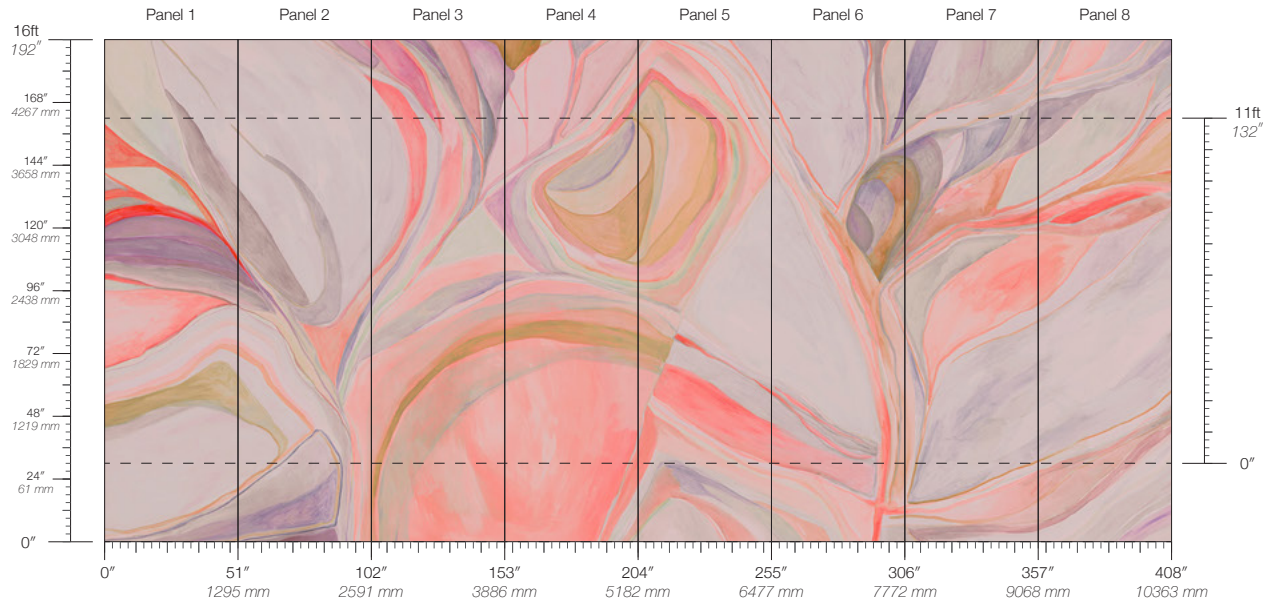

Abstract Soma

Suitable for residential and commercial projects

COLOR
Soma

STOCK
Made to order

REPEAT
Non-repeating

CONTACT
sales@calicowallpaper.com
+1 718 243 1705
57 Lispenard Street
New York, NY 10013 USA

ITEM
4208

MINIMUM
1 panel

LEAD TIME
4 weeks to print

CONTENT
Type II PVC-Free TPO

MAINTENANCE
Water-based cleanser

ORIGIN
USA

DISCLAIMER
Panel maps represent mural artwork only. Reference the physical sample for color and texture.

PANEL WIDTH
51" / 1295 mm trimmed

FLAMMABILITY
ASTM E84 Adhered Class A

DETAILS
Custom options available

PANEL HEIGHT
132" / 3353 mm standard
192" / 4877 mm extended

ENVIRONMENTAL
Recycled Content, Phthalate Free
Low VOC, HPD Available

PRICE
Available upon request